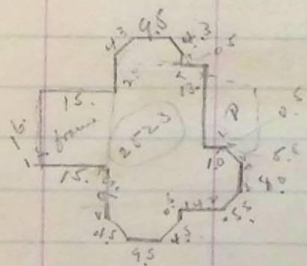

TWENTY-FIFTH

STREET

2 s. brick Res.
of Capt. Holmiki

Dist from
center

Station

Station

105+95

Dist from
center

76.0

2 s. brick

72.

105+45

105+45

98.2

1 s. a. clo. br

M. V. Helfalch (on)
2 s. brick Res. & det.